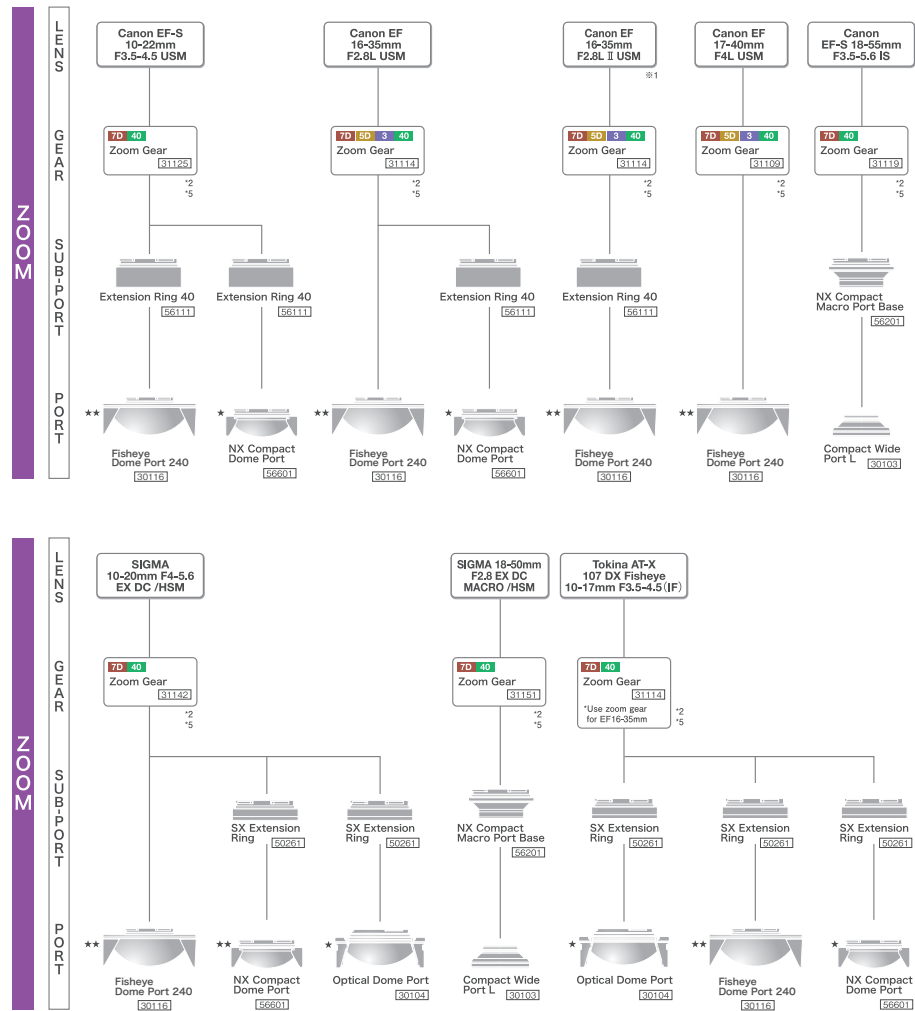

System Chart for MDX Housings (for Canon)

MDX-7D, MDX-PRO 5D MarkII, MDX-PRO MarkIII, MDX-40D

Housings with the following marks are compatible

7D MDX-7D **5D** MDX-PRO 5D MarkII **3** MDX-PRO MarkIII **40** MDX-40D

★★ : Image aberration is rarely apparent ★ : Image aberration is sometimes apparent

*1: Focus is adjustable with the focus knob on housing.(main-body) *2: Zoom is controllable with the focus knob on the housing.(main-body)

*3: Focus is adjustable with the focus knob on the port. *4: Zoom is adjustable with the zoom knob on the port. *5: Manual focus cannot be used.

※1 Setting of the aperture value more than F8 is recommended.

Notes

The lens may be reflected in the image depending on your shooting condition.