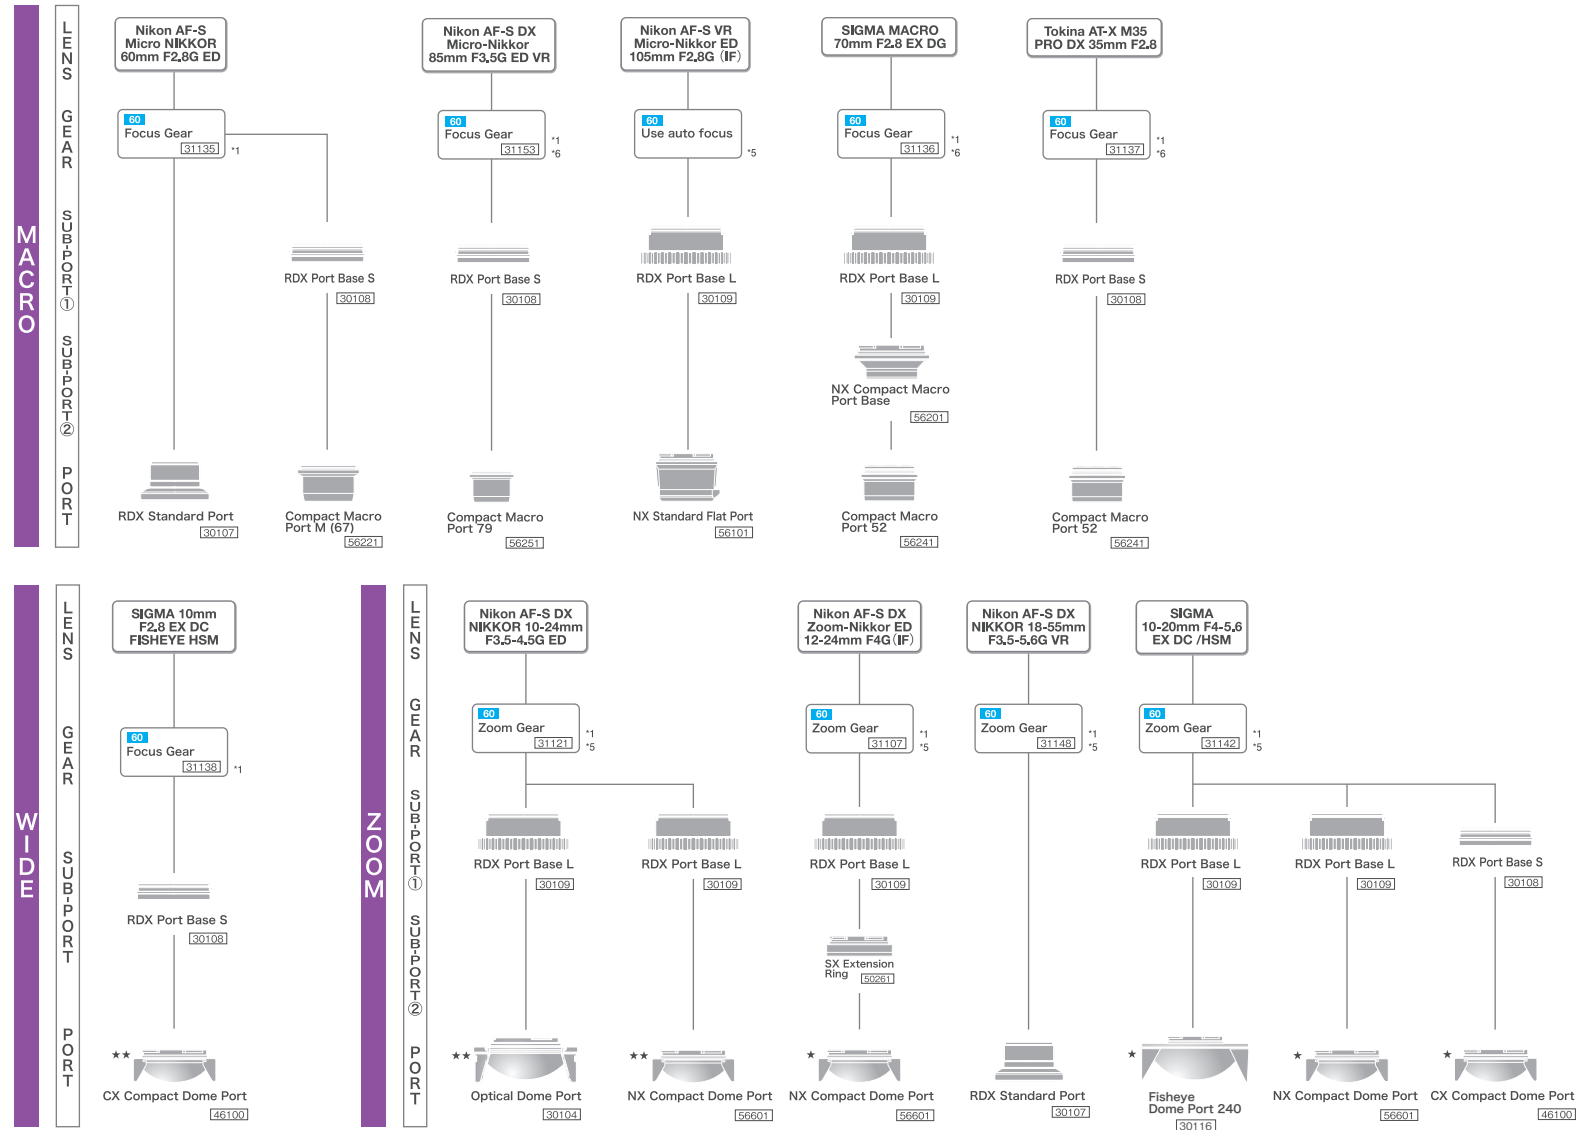

System Chart for RDX Housing (for Nikon)

RDX-D60

Housings with the following marks are compatible

60 RDX-D60

★★ : Image aberration is rarely apparent ★ : Image aberration is sometimes apparent

*1.Focus is adjustable with the focus knob on housing.(main-body) *2.Zoom is controllable with the zoom knob on the housing.(main-body)

*3.Focus is adjustable with the focus knob on the port. *4.Zoom is adjustable with the zoom knob on the port. *5.Manual focus cannot be used.

*6.Auto focus cannot be used.