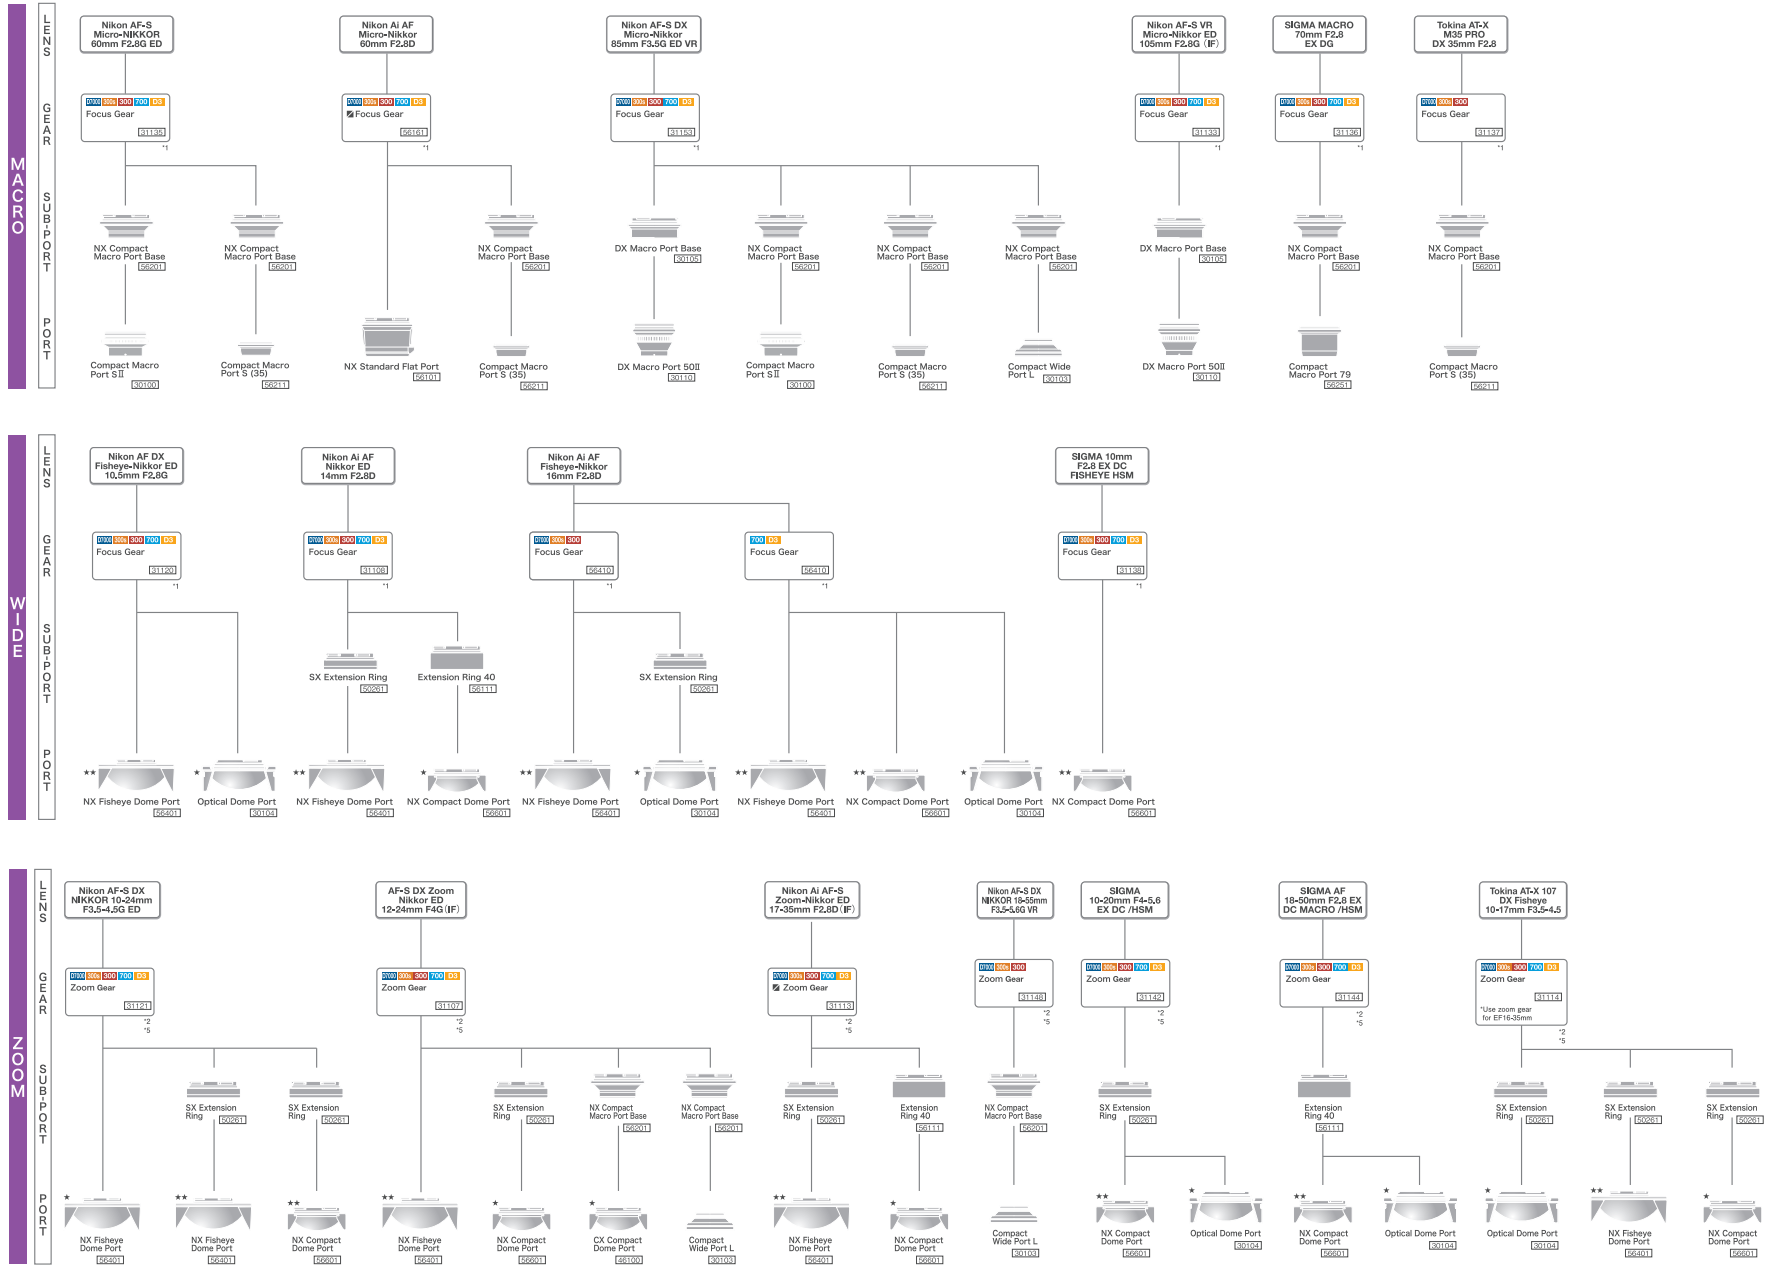

System Chart for MDX Housings (for Nikon)

MDX-D7000, MDX-D300s, MDX-D300, MDX-PRO D700, MDX-PRO D3

D7000 MDX-D7000 **300s** MDX-D300s **300** MDX-D300 **700** MDX-PRO D700 **D3** MDX-PRO D3